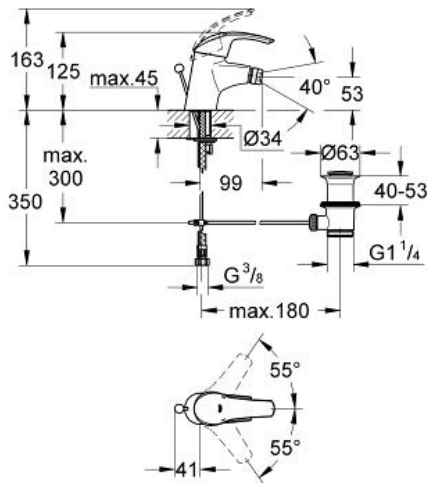

EUROSMART  
Single-lever bidet mixer 1/2"  
S-Size

MODEL # 32929001

Pure Freude  
an Wasser

GROHE

**Product Description:**

Single-lever bidet mixer 1/2"  
S-Size

**Standard Specification:**

single hole installation  
metal lever  
**GROHE SilkMove** 35 mm ceramic cartridge  
**GROHE StarLight** chrome finish  
adjustable flow rate limiter  
adjustable minimum flow rate approx. 2.5 l/min  
ball-joint mousseur  
pop-up waste set 1 1/4"  
flexible connection hoses  
rapid installation system  
optional temperature limiter ref. no. 46 375 000  
acoustic group I in accordance with DIN 4109

**Color:**

□ 32929001 chrome