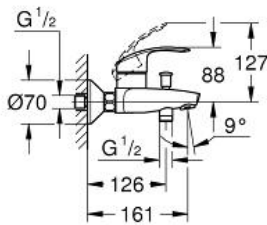

EUROSMART  
 Single-lever bath mixer 1/2"  
 MODEL # 33300002

Pure Freude  
 an Wasser

**Product Description:**  
 Single-lever bath mixer 1/2"

- Standard Specification:**  
 wall mounted  
 metal lever  
**GROHE SilkMove** 35 mm ceramic cartridge  
 with temperature limiter  
**GROHE StarLight** chrome finish  
 adjustable flow rate limiter  
 automatic diverter: bath/shower  
 mousseur  
 integrated non-return valve in the shower outlet 1/2"  
 S-unions  
 metal wall escutcheons  
 protected against backflow