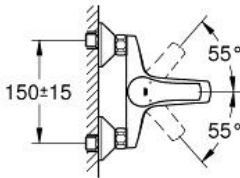

EUROSMART  
 Single-lever bath mixer 1/2"  
 MODEL # 33300002

Pure Freude  
 an Wasser

**Product Description:**  
 Single-lever bath mixer 1/2"

- Standard Specification:**  
 wall mounted  
 metal lever  
**GROHE SilkMove** 35 mm ceramic cartridge  
 with temperature limiter  
**GROHE StarLight** chrome finish  
 adjustable flow rate limiter  
 automatic diverter: bath/shower  
 mousseur  
 integrated non-return valve in the shower outlet 1/2"  
 S-unions  
 metal wall escutcheons  
 protected against backflow