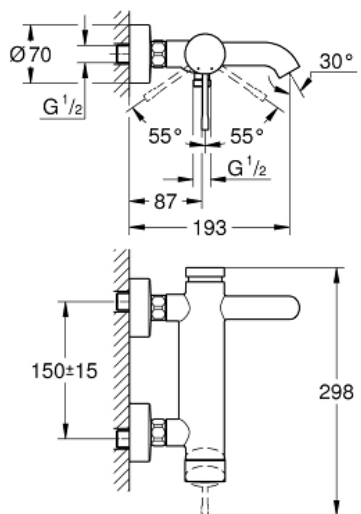

ESSENCE  
Single-lever bath mixer 1/2"  
MODEL # 33624001

Pure Freude  
an Wasser

**Product Description:**  
Single-lever bath mixer 1/2"

**Standard Specification:**  
wall mounted  
metal lever  
**GROHE SilkMove** 35 mm ceramic cartridge  
with temperature limiter  
**GROHE StarLight** chrome finish  
automatic diverter: bath/shower  
mousseur  
shower outlet 1/2"  
integrated non-return valve  
S-unions  
protected against backflow  
min. recommended pressure 1.0 bar

**Color:**  
□ 33624001 chrome