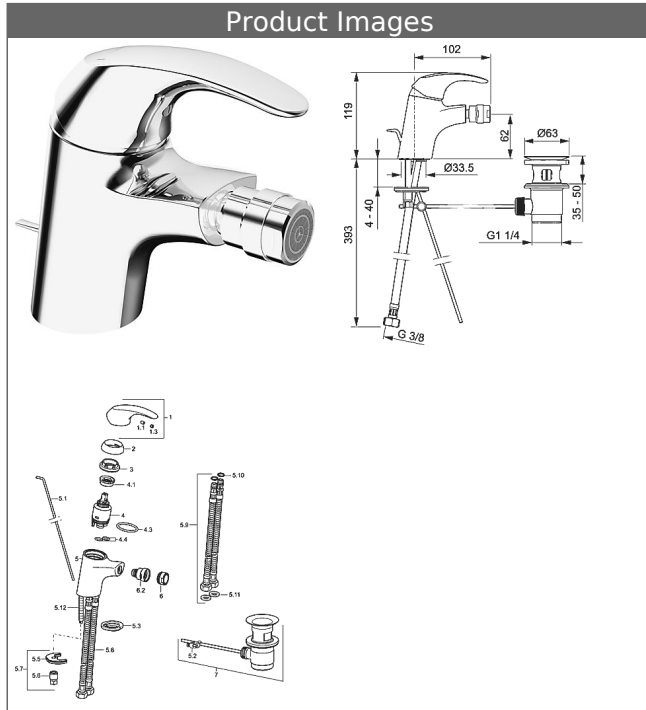

HANSAPICO one-hole single-lever mixer, DN 15 for bidet

Description

HANSAPICO
one-hole single-lever mixer, DN 15
for bidet

P-IX 19400/I0
flow rate: 6 l/min, at 3 bar hydraulic pressure

- body: DR brass (MS 63)
- operating lever (metal)
- (-) H+C symbol
- ball joint aerator
- (-) constant flow rate independent of pressure
- (-) improved limescale protection with the HONEYCOMB® structure
- pop-up waste (metal) and draw-rod
- rapid installation system
- connection with flexible hoses G 3/8 (-) DVGW W270 approved

spout: cast
projection: 102 mm

HANSA control cartridge classic 3.5

Item No.: 59913075

Qty: 1

- (-) ceramic discs with integrated grease wells
- (-) adjustable hot water stop
- (-) volume restrictor indefinitely variable up to approx. 6 l/min

HANSA control cartridge classic 3.5

Item No.: 59913075

Qty: 1

- (-) ceramic discs with integrated grease wells
- (-) adjustable hot water stop
- (-) volume restrictor indefinitely variable up to approx. 6 l/min

Model	Item No.	
chrome	46073203	

Product Image

Product Drawing

Product Drawing