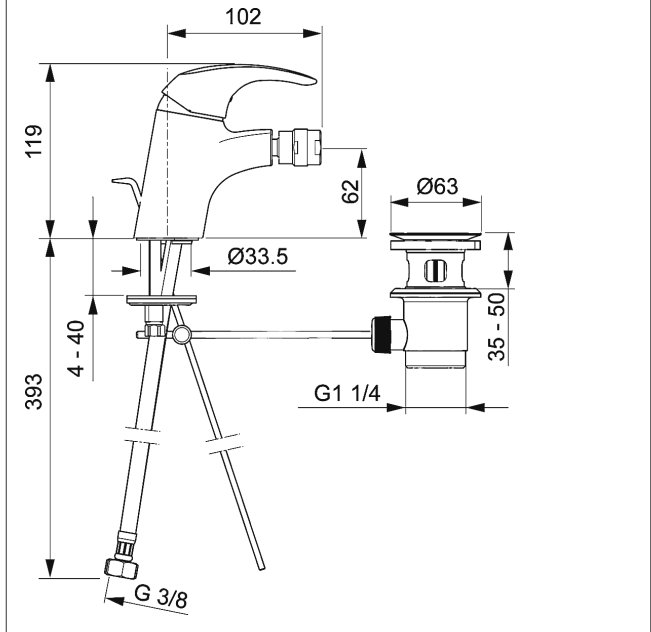

HANSAPICO one-hole single-lever mixer, DN 15 for bidet

Description

HANSAPICO
one-hole single-lever mixer, DN 15
for bidet

P-IX 19400/I0
flow rate: 6 l/min, at 3 bar hydraulic pressure

- body: DR brass (MS 63)
- operating lever (metal)
- (-) H+C symbol
- ball joint aerator
- (-) constant flow rate independent of pressure
- (-) improved limescale protection with the HONEYCOMB® structure
- pop-up waste (metal) and draw-rod
- rapid installation system
- connection with flexible hoses G 3/8 (-) DVGW W270 approved

spout: cast
projection: 102 mm

HANSA control cartridge classic 3.5

Item No.: 59913075

Qty: 1

- (-) ceramic discs with integrated grease wells
- (-) adjustable hot water stop
- (-) volume restrictor indefinitely variable up to approx. 6 l/min

HANSA control cartridge classic 3.5

Item No.: 59913075

Qty: 1

- (-) ceramic discs with integrated grease wells
- (-) adjustable hot water stop
- (-) volume restrictor indefinitely variable up to approx. 6 l/min

Model	Item No.	
chrome	46073203	

Product Image

Product Drawing

Product Drawing