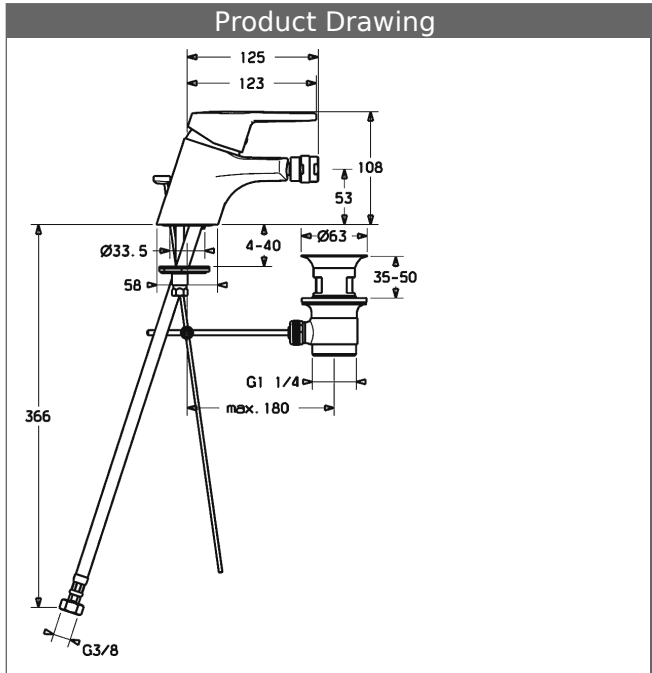

Product Drawing