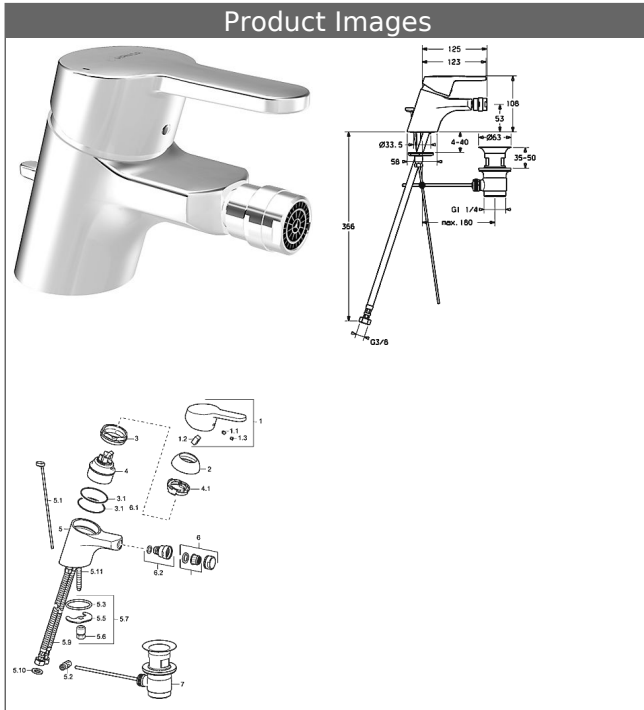

## HANSAPRADO one-hole single-lever mixer, DN 15 for bidet

## Description

**HANSAPRADO**  
one-hole single-lever mixer, DN 15  
for bidet

P-IX 28416/IA  
flow rate: 8 l/min, at 3 bar hydraulic pressure

- body: DR brass (MS 63)
- operating lever (metal)
- (-) H+C symbol
- ball joint aerator
- (-) constant flow rate independent of pressure
- (-) improved limescale protection with the HONEYCOMB® structure
- pop-up waste (metal) and draw-rod
- rapid installation system
- connection with flexible hoses G 3/8 (-) DVGW W270 approved
- water saving fitting according to DIN EN 817

projection: 125 mm

### HANSAECO 4.8 control cartridge

Item No.: 59904601

Qty: 1

- (-) water brake at approx. 50% water rate
- (-) ceramic discs with integrated grease wells
- (-) scalding protection adjustable (except 0914, 0912, 0123, 0148)
- (-) volume restrictor indefinitely variable up to approx. 6 l/min