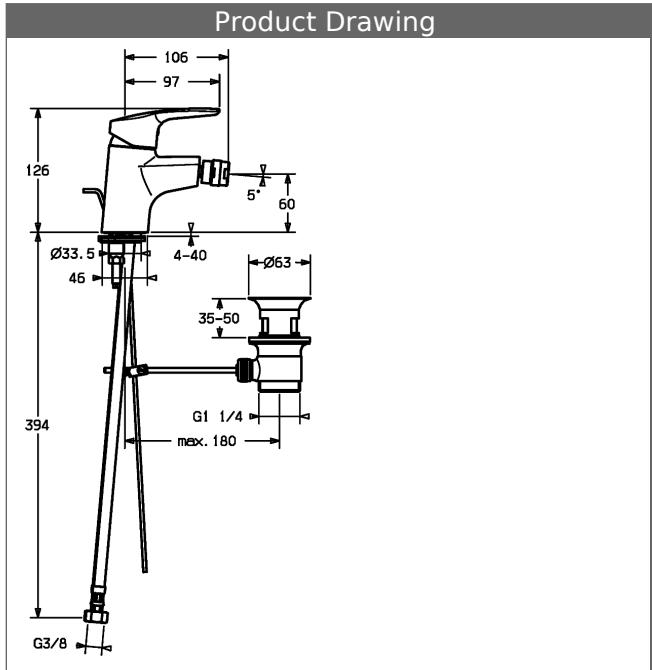

HANSAPOLO one-hole single-lever mixer, DN 15 for bidet

Description

HANSAPOLO
one-hole single-lever mixer, DN 15
for bidet

P-IX 28365/IA
flow rate: 6 l/min, at 3 bar hydraulic pressure

- body: DR brass (MS 63)
- operating lever (metal)
- (-) H+C symbol
- ball joint aerator
- (-) constant flow rate independent of pressure
- (-) improved limescale protection with the HONEYCOMB® structure
- pop-up waste (metal) and draw-rod
- rapid installation system
- connection with flexible hoses G 3/8 (-) DVGW W270 approved

spout: cast
projection: 106 mm

HANSA control cartridge classic 3.5

Item No.: 59913075

Qty: 1

- (-) ceramic discs with integrated grease wells
- (-) adjustable hot water stop
- (-) volume restrictor indefinitely variable up to approx. 6 l/min

HANSA control cartridge classic 3.5

Item No.: 59913075

Qty: 1

- (-) ceramic discs with integrated grease wells
- (-) adjustable hot water stop
- (-) volume restrictor indefinitely variable up to approx. 6 l/min

Model	Item No.	
chrome	51433273	

estimated availability until 30.06.2017

Product Image

Product Drawing

Product Drawing

Product Drawing