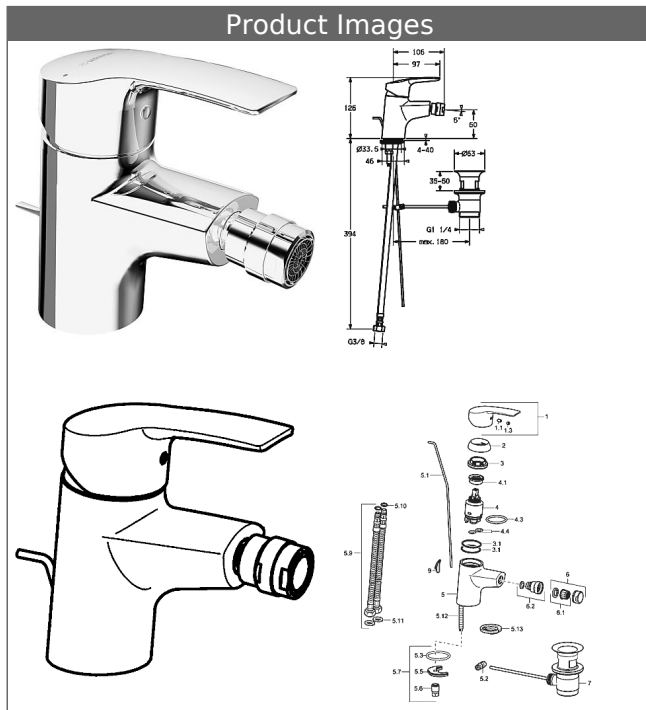

HANSAPOLO one-hole single-lever mixer, DN 15 for bidet

Description

HANSAPOLO
one-hole single-lever mixer, DN 15
for bidet

P-IX 28365/IA
flow rate: 6 l/min, at 3 bar hydraulic pressure

- body: DR brass (MS 63)
- operating lever (metal)
- (-) H+C symbol
- ball joint aerator
- (-) constant flow rate independent of pressure
- (-) improved limescale protection with the HONEYCOMB® structure
- pop-up waste (metal) and draw-rod
- rapid installation system
- connection with flexible hoses G 3/8 (-) DVGW W270 approved

spout: cast
projection: 106 mm

HANSA control cartridge classic 3.5

Item No.: 59913075

Qty: 1

- (-) ceramic discs with integrated grease wells
- (-) adjustable hot water stop
- (-) volume restrictor indefinitely variable up to approx. 6 l/min

HANSA control cartridge classic 3.5

Item No.: 59913075

Qty: 1

- (-) ceramic discs with integrated grease wells
- (-) adjustable hot water stop
- (-) volume restrictor indefinitely variable up to approx. 6 l/min