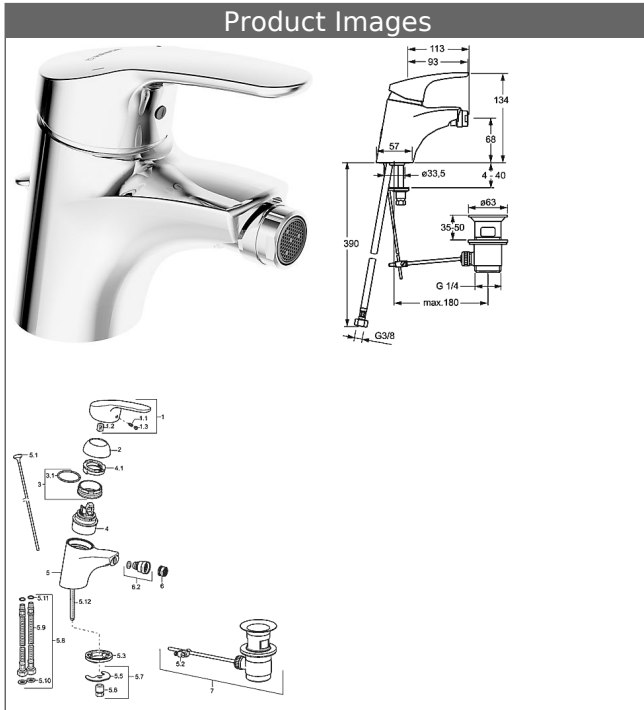

HANSAMIX one-hole single-lever mixer, DN 15 for bidet

Description

HANSAMIX
one-hole single-lever mixer, DN 15
for bidet

P-IX 28486/IA
flow rate: 8 l/min, at 3 bar hydraulic pressure

- body: DR brass (MS 63)
- operating lever (metal)
- (-) H+C symbol
- ball joint aerator
- (-) constant flow rate independent of pressure
- (-) improved limescale protection with the HONEYCOMB® structure
- pop-up waste (metal) and draw-rod
- connection with flexible hoses G 3/8 (-) DVGW W270 approved
- rapid installation system
- water saving fitting according to DIN EN 817

projection: 113 mm

HANSAECO 4.8 control cartridge

Item No.: 59904601

Qty: 1

- (-) water brake at approx. 50% water rate
- (-) ceramic discs with integrated grease wells
- (-) scalding protection adjustable (except 0914, 0912, 0123, 0148)
- (-) volume restrictor indefinitely variable up to approx. 6 l/min

HANSAECO 4.8 control cartridge

Item No.: 59904601

Qty: 1

- (-) water brake at approx. 50% water rate
- (-) ceramic discs with integrated grease wells
- (-) scalding protection adjustable (except 0914, 0912, 0123, 0148)
- (-) volume restrictor indefinitely variable up to approx. 6 l/min

Model	Item No.	
chrome	01063283	