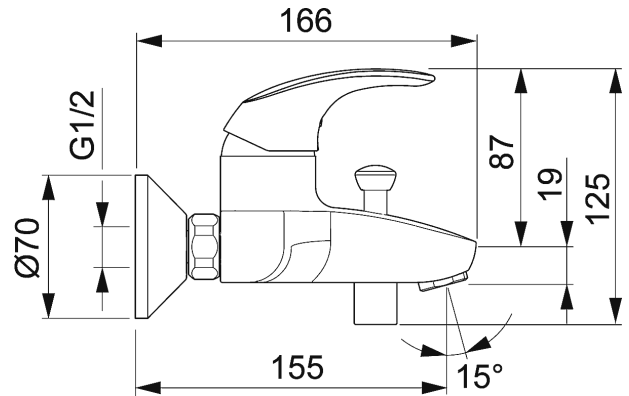

Product Drawing