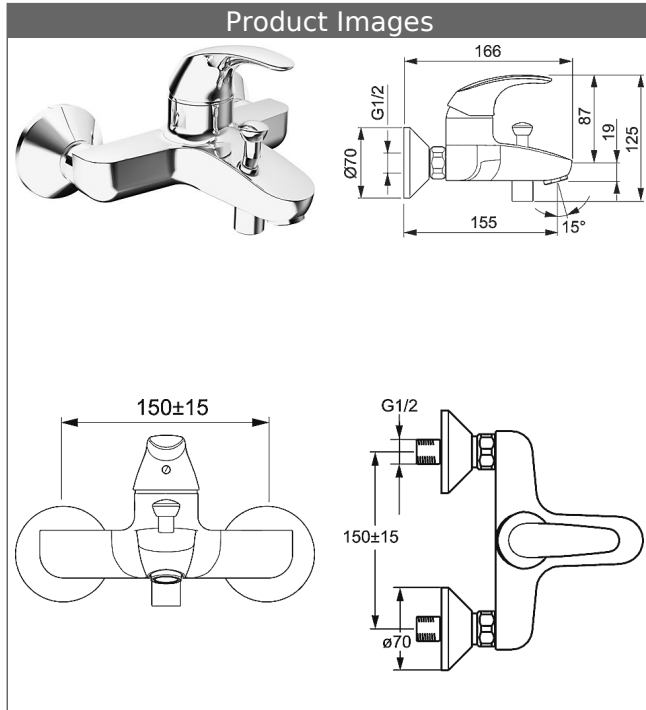

HANSAPICO single-lever bath mixer, DN 15 (G 1/2) for wall-mounting

Description

HANSAPICO
single-lever bath mixer, DN 15 (G 1/2)
for wall-mounting

PA-IX 19664/IDB
flow rate: 20/19 l/min (spout/shower), at 3 bar hydraulic pressure

- body: DR brass (MS 63)
- operating lever (metal)
- (-) H+C symbol
- aerator
- diverter - automatic shower to bath reset
- shower outlet downward G 1/2
- eccentric connections DN 15 (G1/2)
- protected against back-flow in domestic use (according to DIN EN 1717)

projection: 155 mm

HANSA control cartridge classic 3.5

Item No.: 59913075

Qty: 1

- (-) ceramic discs with integrated grease wells
- (-) adjustable hot water stop
- (-) volume restrictor indefinitely variable up to approx. 6 l/min

HANSA control cartridge classic 3.5

Item No.: 59913075

Qty: 1

- (-) ceramic discs with integrated grease wells
- (-) adjustable hot water stop
- (-) volume restrictor indefinitely variable up to approx. 6 l/min