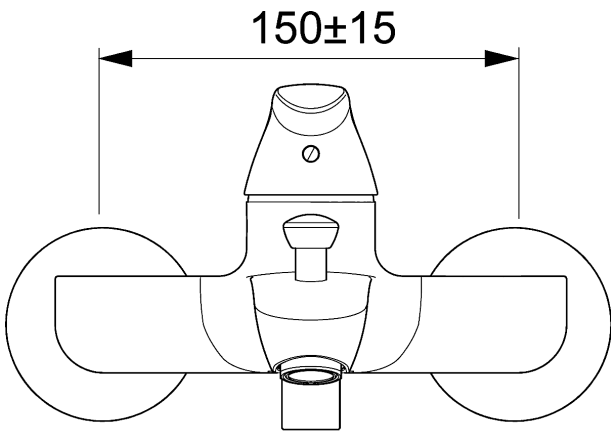

- body: DR brass (MS 63)
- operating lever (metal)
- (-) H+C symbol
- aerator
- diverter - automatic shower to bath reset
- shower outlet downward G 1/2
- eccentric connections DN 15 (G1/2)
- protected against back-flow in domestic use (according to DIN EN 1717)

projection: 155 mm

HANSA control cartridge classic 3.5

Item No.: 59913075

Qty: 1

- (-) ceramic discs with integrated grease wells
- (-) adjustable hot water stop
- (-) volume restrictor indefinitely variable up to approx. 6 l/min

HANSA control cartridge classic 3.5

Item No.: 59913075

Qty: 1

- (-) ceramic discs with integrated grease wells
- (-) adjustable hot water stop
- (-) volume restrictor indefinitely variable up to approx. 6 l/min

Model	Item No.	
chrome	46112103	

Product Image

Product Drawing

Product Drawing

Product Drawing

Related Products

Image:	Description:	Model / Item No.:
	HANSABASICJET Set for bath faucets	chrome 44680280
	HANSABASICJET wall bar set 600 mm	chrome 44780130