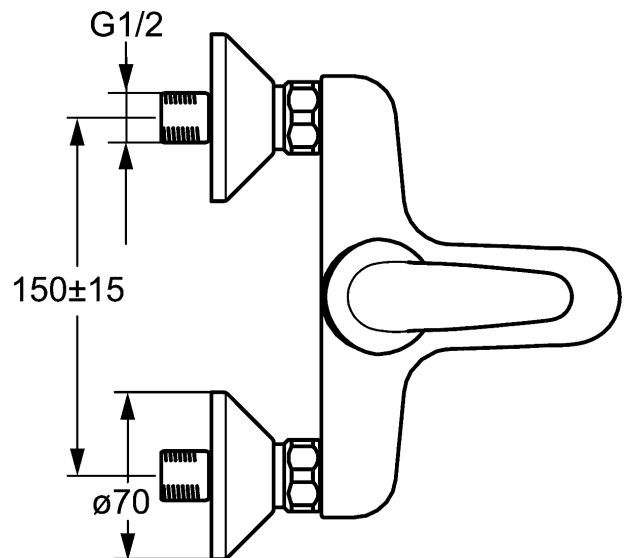

- body: DR brass (MS 63)
- operating lever (metal)
- (-) H+C symbol
- aerator
- diverter - automatic shower to bath reset
- shower outlet downward G 1/2
- eccentric connections DN 15 (G1/2)
- protected against back-flow in domestic use (according to DIN EN 1717)

projection: 155 mm

HANSA control cartridge classic 3.5

Item No.: 59913075

Qty: 1

- (-) ceramic discs with integrated grease wells
- (-) adjustable hot water stop
- (-) volume restrictor indefinitely variable up to approx. 6 l/min

HANSA control cartridge classic 3.5

Item No.: 59913075

Qty: 1

- (-) ceramic discs with integrated grease wells
- (-) adjustable hot water stop
- (-) volume restrictor indefinitely variable up to approx. 6 l/min

Model	Item No.	
chrome	46112103	

Product Image

Product Drawing

Product Drawing

Product Drawing

Related Products

Image:	Description:	Model / Item No.:
	HANSABASICJET Set for bath faucets	chrome 44680280
	HANSABASICJET wall bar set 600 mm	chrome 44780130