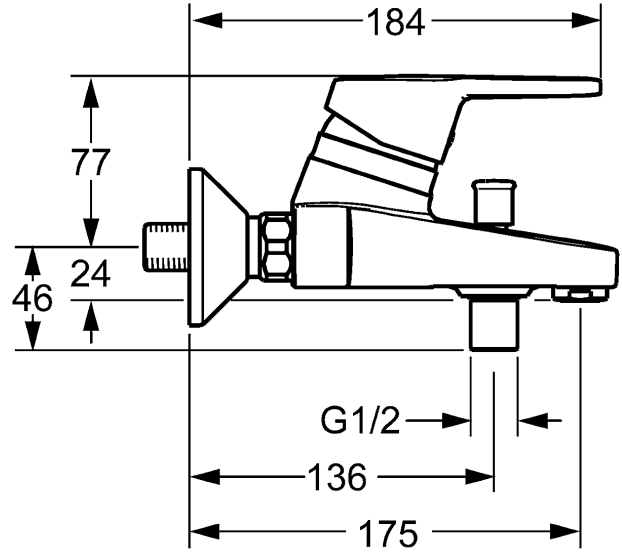

- body: DR brass (MS 63)
- operating lever (metal)
- (-) H+C symbol
- aerator
- diverter - automatic shower to bath reset
- eccentric connections DN 15 (G1/2)
- protected against back-flow in domestic use (according to DIN EN 1717)

projection: 175 mm

HANSAECO 4.8 control cartridge

Item No.: 59904601

Qty: 1

- (-) water brake at approx. 50% water rate
- (-) ceramic discs with integrated grease wells
- (-) scalding protection adjustable (except 0914, 0912, 0123, 0148)
- (-) volume restrictor indefinitely variable up to approx. 6 l/min

HANSAECO 4.8 control cartridge

Item No.: 59904601

Qty: 1

- (-) water brake at approx. 50% water rate
- (-) ceramic discs with integrated grease wells
- (-) scalding protection adjustable (except 0914, 0912, 0123, 0148)
- (-) volume restrictor indefinitely variable up to approx. 6 l/min

Model	Item No.	
chrome	01442173	

Product Image

Product Drawing

Product Drawing

Product Drawing

Related Products

Image:	Description:	Model / Item No.:
	<p>HANSABASICJET wall bar set 600 mm</p>	<p>chrome 44780120</p>
	<p>HANSABASICJET Set for bath faucets</p>	<p>chrome 44680110</p>