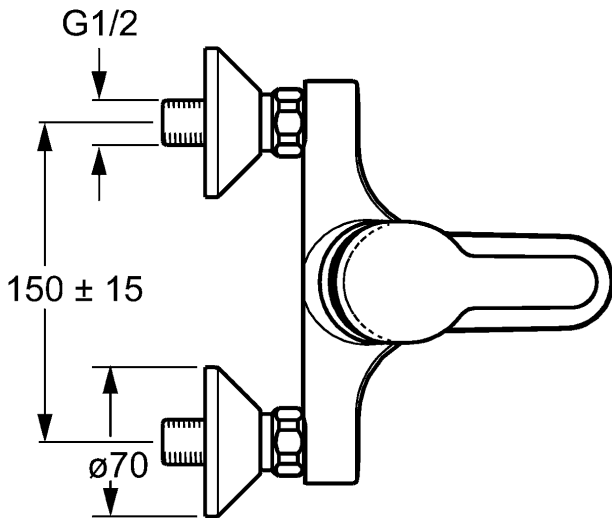

- body: DR brass (MS 63)
- operating lever (metal)
- (-) H+C symbol
- aerator
- diverter - automatic shower to bath reset
- eccentric connections DN 15 (G1/2)
- protected against back-flow in domestic use (according to DIN EN 1717)

projection: 175 mm

HANSAECO 4.8 control cartridge

Item No.: 59904601

Qty: 1

- (-) water brake at approx. 50% water rate
- (-) ceramic discs with integrated grease wells
- (-) scalding protection adjustable (except 0914, 0912, 0123, 0148)
- (-) volume restrictor indefinitely variable up to approx. 6 l/min

HANSAECO 4.8 control cartridge

Item No.: 59904601

Qty: 1

- (-) water brake at approx. 50% water rate
- (-) ceramic discs with integrated grease wells
- (-) scalding protection adjustable (except 0914, 0912, 0123, 0148)
- (-) volume restrictor indefinitely variable up to approx. 6 l/min

Model	Item No.	
chrome	01442173	

Product Image

Product Drawing

Product Drawing

Product Drawing

Related Products

Image:	Description:	Model / Item No.:
	<p>HANSABASICJET wall bar set 600 mm</p>	<p>chrome 44780120</p>
	<p>HANSABASICJET Set for bath faucets</p>	<p>chrome 44680110</p>