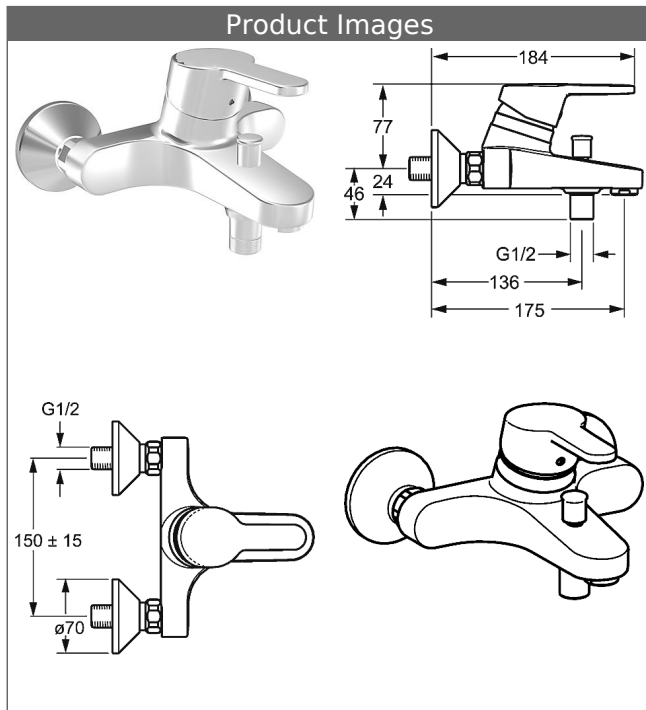

HANSAPRADO single-lever bath mixer, DN 15 (G 1/2) for wall-mounting

Description

HANSAPRADO
single-lever bath mixer, DN 15 (G 1/2)
for wall-mounting

PA-IX 28925/ICB
flow rate: 20/19 l/min (spout/shower), at 3 bar hydraulic pressure

- body: DR brass (MS 63)
- operating lever (metal)
- (-) H+C symbol
- aerator
- diverter - automatic shower to bath reset
- eccentric connections DN 15 (G1/2)
- protected against back-flow in domestic use (according to DIN EN 1717)

projection: 175 mm

HANSAECO 4.8 control cartridge

Item No.: 59904601

Qty: 1

- (-) water brake at approx. 50% water rate
- (-) ceramic discs with integrated grease wells
- (-) scalding protection adjustable (except 0914, 0912, 0123, 0148)
- (-) volume restrictor indefinitely variable up to approx. 6 l/min

HANSAECO 4.8 control cartridge

Item No.: 59904601

Qty: 1

- (-) water brake at approx. 50% water rate
- (-) ceramic discs with integrated grease wells
- (-) scalding protection adjustable (except 0914, 0912, 0123, 0148)
- (-) volume restrictor indefinitely variable up to approx. 6 l/min