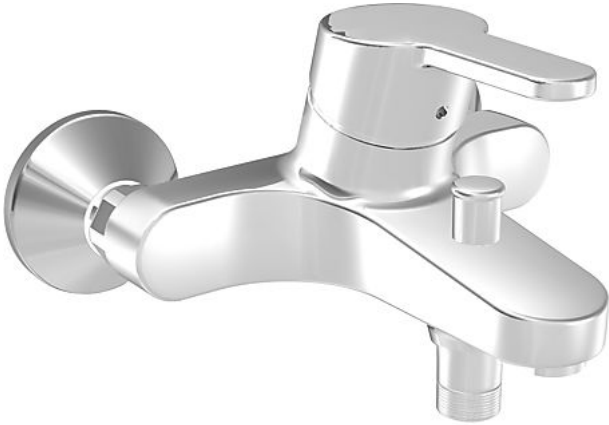

HANSAPRADO single-lever bath mixer, DN 15 (G 1/2) for wall-mounting

Description

HANSAPRADO
single-lever bath mixer, DN 15 (G 1/2)
for wall-mounting

PA-IX 28925/ICB
flow rate: 20/19 l/min (spout/shower), at 3 bar hydraulic pressure

- body: DR brass (MS 63)
- operating lever (metal)
- (-) H+C symbol
- aerator
- diverter - automatic shower to bath reset
- eccentric connections DN 15 (G1/2)
- protected against back-flow in domestic use (according to DIN EN 1717)

HANSAECO 4.8 control cartridge

Item No.: 59904601

Qty: 1

- (-) water brake at approx. 50% water rate
- (-) ceramic discs with integrated grease wells
- (-) scalding protection adjustable (except 0914, 0912, 0123, 0148)
- (-) volume restrictor indefinitely variable up to approx. 6 l/min

Model	Item No.	
chrome	01442173	

Product Image

Product Drawing

Product Drawing

Product Drawing

Related Products

Image:	Description:	Model / Item No.:
	<p>HANSABASICJET wall bar set 600 mm</p>	<p>chrome 44780120</p>
	<p>HANSABASICJET Set for bath faucets</p>	<p>chrome 44680110</p>