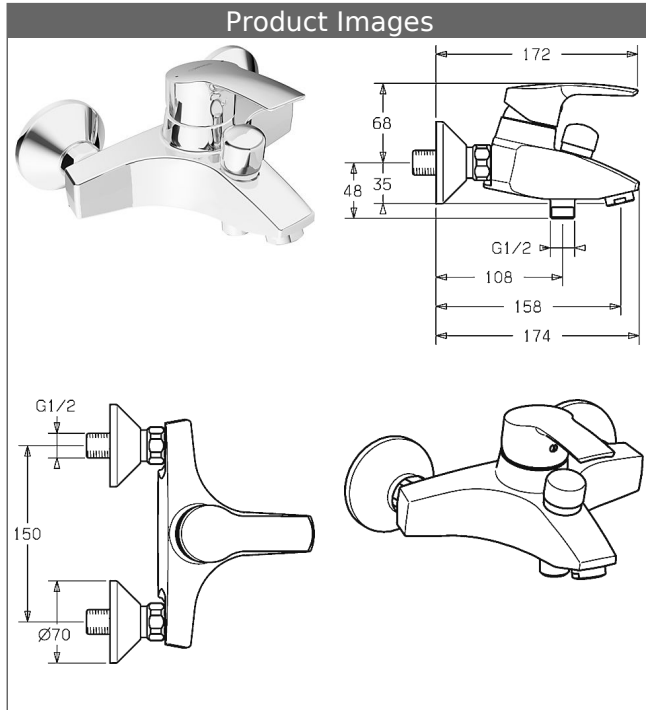

HANSAPOLO
single-lever bath mixer, DN 15 (G 1/2)
 for wall-mounting

Description

HANSAPOLO
 single-lever bath mixer, DN 15 (G 1/2)
 for wall-mounting

PA-IX 19733/ICB
 flow rate: 20/19 l/min (spout/shower), at 3 bar hydraulic pressure

- body: DR brass (MS 63)
- operating lever (metal)
- (-) H+C symbol
- aerator
- diverter - automatic shower to bath reset
- shower outlet downward G 1/2
- eccentric connections DN 15 (G1/2)

projection: 158 mm

HANSA control cartridge classic 3.5

Item No.: 59913075

Qty: 1

- (-) ceramic discs with integrated grease wells
- (-) adjustable hot water stop
- (-) volume restrictor indefinitely variable up to approx. 6 l/min