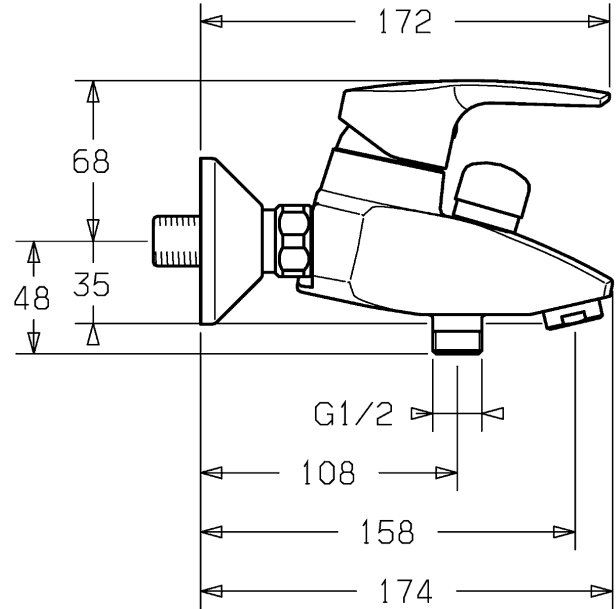

- body: DR brass (MS 63)
- operating lever (metal)
- (-) H+C symbol
- aerator
- diverter - automatic shower to bath reset
- shower outlet downward G 1/2
- eccentric connections DN 15 (G1/2)

projection: 158 mm

HANSA control cartridge classic 3.5

Item No.: 59913075

Qty: 1

- (-) ceramic discs with integrated grease wells
- (-) adjustable hot water stop
- (-) volume restrictor indefinitely variable up to approx. 6 l/min

Model	Item No.
chrome	51442173 

estimated availability until 30.06.2017

Product Image

Product Drawing

Product Drawing

Product Drawing

Related Products

Image:	Description:	Model / Item No.:
	<p>HANSABASICJET wall bar set 600 mm</p>	<p>chrome 44780130</p>
	<p>HANSABASICJET Set for bath faucets</p>	<p>chrome 44680280</p>
	<p>HANSABASICJET Set for bath faucets</p>	<p>chrome 44680110</p>