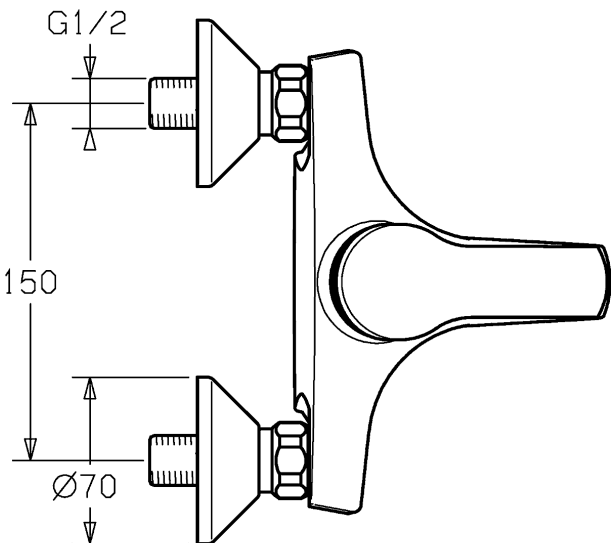

- body: DR brass (MS 63)
- operating lever (metal)
- (-) H+C symbol
- aerator
- diverter - automatic shower to bath reset
- shower outlet downward G 1/2
- eccentric connections DN 15 (G1/2)

projection: 158 mm

HANSA control cartridge classic 3.5

Item No.: 59913075

Qty: 1

- (-) ceramic discs with integrated grease wells
- (-) adjustable hot water stop
- (-) volume restrictor indefinitely variable up to approx. 6 l/min

Model	Item No.
chrome	51442173 

estimated availability until 30.06.2017

Product Image

Product Drawing

Product Drawing

Product Drawing

Related Products

Image:	Description:	Model / Item No.:
	<p>HANSABASICJET wall bar set 600 mm</p>	<p>chrome 44780130</p>
	<p>HANSABASICJET Set for bath faucets</p>	<p>chrome 44680280</p>
	<p>HANSABASICJET Set for bath faucets</p>	<p>chrome 44680110</p>