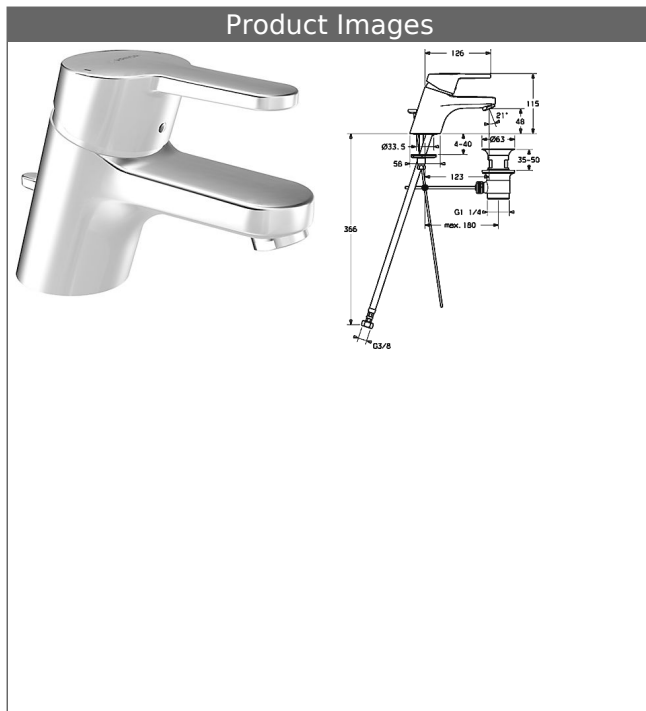

HANSAPRADO one-hole single-lever basin mixer, DN 15

Description

HANSAPRADO
one-hole single-lever basin mixer, DN 15

P-IX 28416/1A
flow rate: 8 l/min, at 3 bar hydraulic pressure

- body: DR brass (MS 63)
- operating lever (metal)
- (-) H+C symbol
- aerator
- (-) constant flow rate independent of pressure
- (-) improved limescale protection with the HONEYCOMB® structure
- pop-up waste (metal) and draw-rod
- rapid installation system
- connection with flexible hoses G 3/8 (-) DVGW W270 approved
- water saving fitting according to DIN EN 817

spout: fix, cast
projection: 123 mm

HANSAECO 4.8 control cartridge

Item No.: 59904601

Qty: 1

- (-) water brake at approx. 50% water rate
- (-) ceramic discs with integrated grease wells
- (-) scalding protection adjustable (except 0914, 0912, 0123, 0148)
- (-) volume restrictor indefinitely variable up to approx. 6 l/min

HANSAECO 4.8 control cartridge

Item No.: 59904601

Qty: 1

- (-) water brake at approx. 50% water rate
- (-) ceramic discs with integrated grease wells
- (-) scalding protection adjustable (except 0914, 0912, 0123, 0148)
- (-) volume restrictor indefinitely variable up to approx. 6 l/min

Model	Item No.	
chrome	01402273	

Product Image

Product Drawing