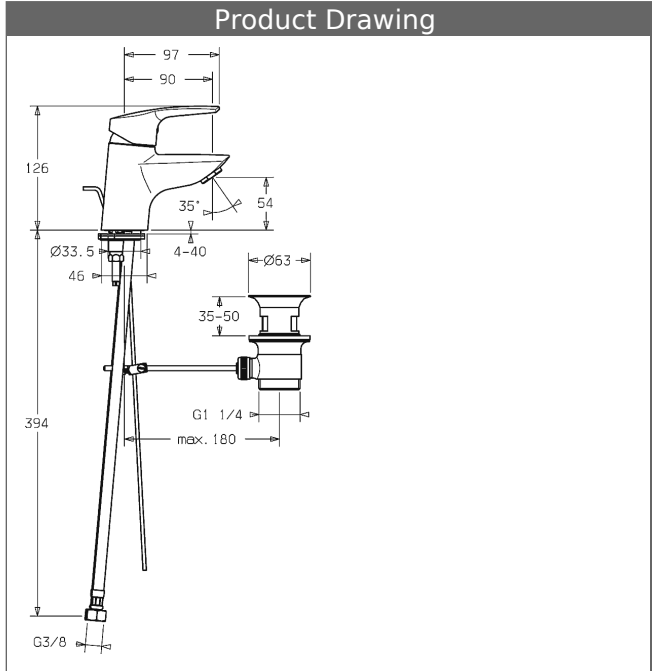

HANSAPOLO one-hole single-lever basin mixer, DN 15

Description

HANSAPOLO
one-hole single-lever basin mixer, DN 15

P-IX 28365/IA
flow rate: 6 l/min, at 3 bar hydraulic pressure

- body: DR brass (MS 63)
- operating lever (metal)
- (-) H+C symbol
- aerator
- (-) constant flow rate independent of pressure
- (-) improved limescale protection with the HONEYCOMB® structure
- pop-up waste (metal) and draw-rod
- rapid installation system
- connection with flexible hoses G 3/8 (-) DVGW W270 approved

spout: fix, cast
projection: 90 mm

HANSA control cartridge classic 3.5

Item No.: 59913075

Qty: 1

- (-) ceramic discs with integrated grease wells
- (-) adjustable hot water stop
- (-) volume restrictor indefinitely variable up to approx. 6 l/min

HANSA control cartridge classic 3.5

Item No.: 59913075

Qty: 1

- (-) ceramic discs with integrated grease wells
- (-) adjustable hot water stop
- (-) volume restrictor indefinitely variable up to approx. 6 l/min

Model	Item No.	
chrome	51402273	

estimated availability until 30.06.2017

Product Image

Product Drawing

Product Drawing