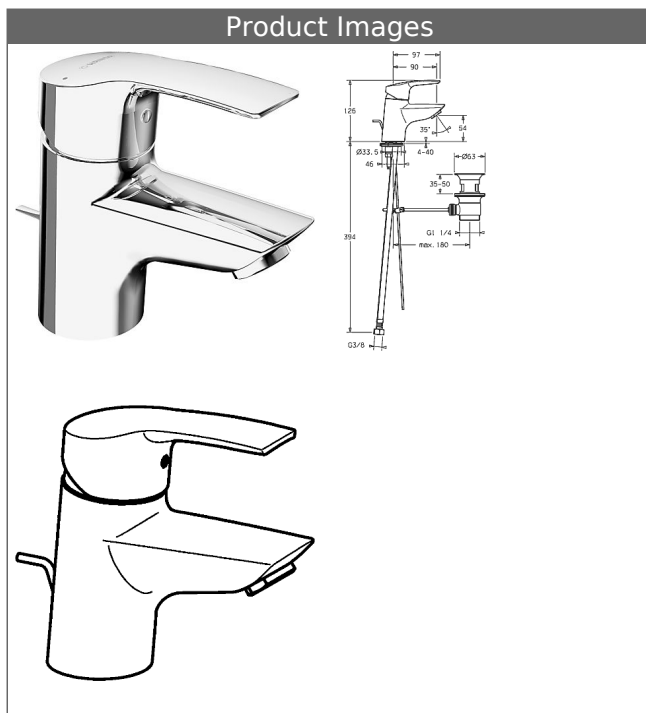

HANSAPOLO one-hole single-lever basin mixer, DN 15

Description

HANSAPOLO
one-hole single-lever basin mixer, DN 15

P-IX 28365/IA
flow rate: 6 l/min, at 3 bar hydraulic pressure

- body: DR brass (MS 63)
- operating lever (metal)
- (-) H+C symbol
- aerator
- (-) constant flow rate independent of pressure
- (-) improved limescale protection with the HONEYCOMB® structure
- pop-up waste (metal) and draw-rod
- rapid installation system
- connection with flexible hoses G 3/8 (-) DVGW W270 approved

spout: fix, cast
projection: 90 mm

HANSA control cartridge classic 3.5

Item No.: 59913075

Qty: 1

- (-) ceramic discs with integrated grease wells
- (-) adjustable hot water stop
- (-) volume restrictor indefinitely variable up to approx. 6 l/min

HANSA control cartridge classic 3.5

Item No.: 59913075

Qty: 1

- (-) ceramic discs with integrated grease wells
- (-) adjustable hot water stop
- (-) volume restrictor indefinitely variable up to approx. 6 l/min